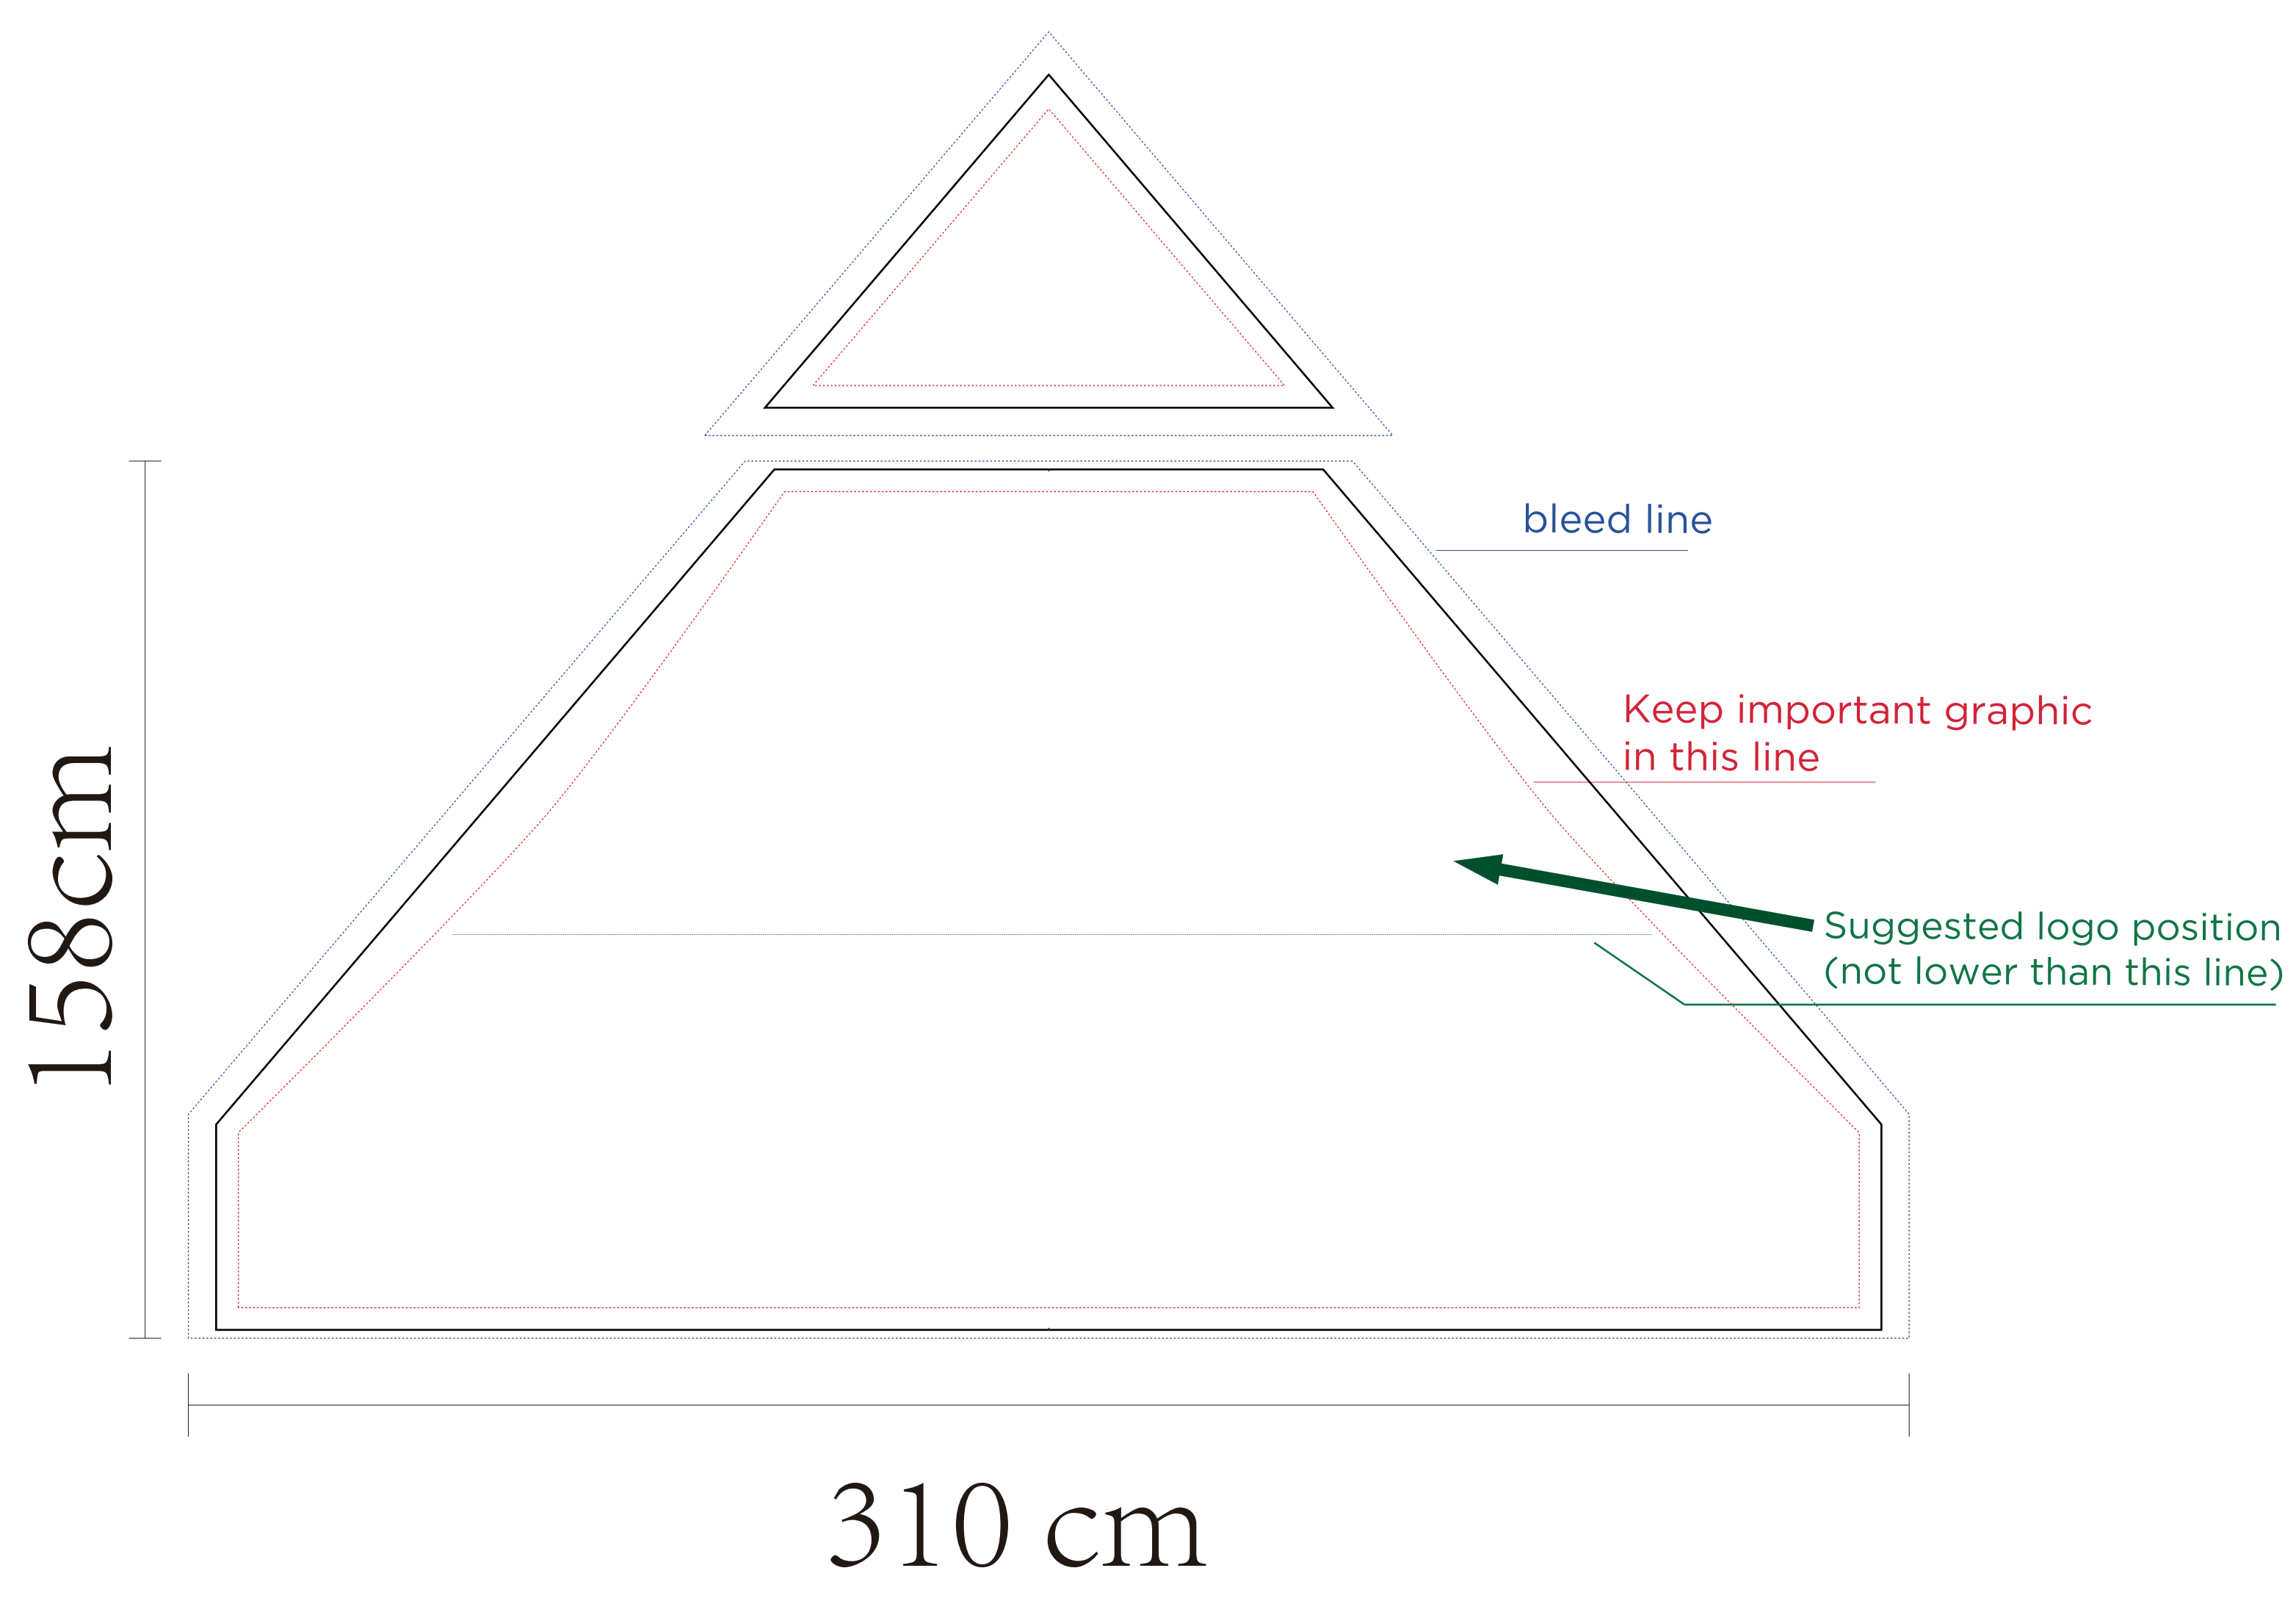

Full Wall

Side Wall

158x620cmx2pcs